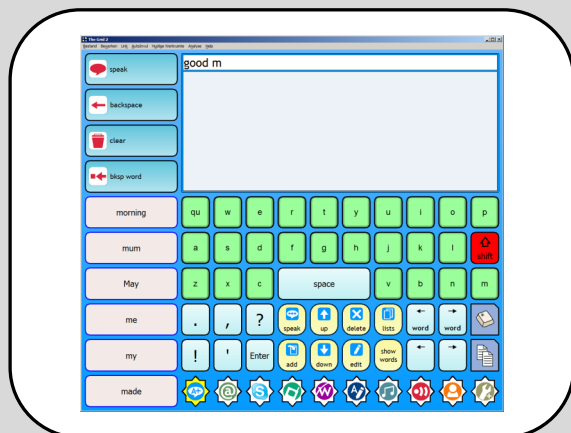

Z-wave

Infrared

Communication with symbols

Communication with text

Any tablet PC with Bluetooth

With **BlueLites:**

Stay in touch with your friends, surf on the internet, launch an emergency call, send a text message or email, listen to your favorite music using powerful speakers, open the front door, control your computer, watch a movie, switch your TV channels, control the room temperature, call your assistant,....