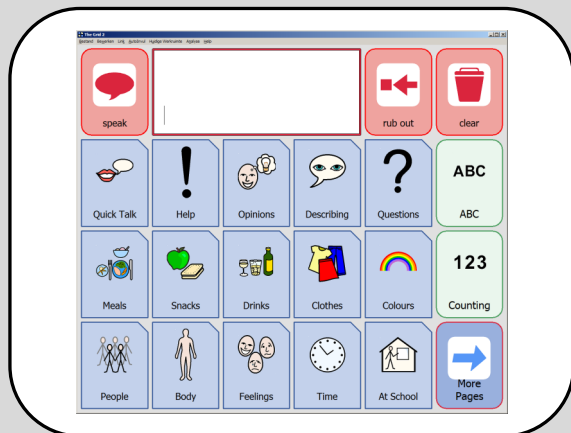

Z-wave

Infrared

Communication with symbols

Communication with text

Any tablet PC with Bluetooth

With **BlueLites:**

Stay in touch with your friends, surf on the internet, launch an emergency call, send a text message or email, listen to your favorite music using powerful speakers, open the front door, control your computer, watch a movie, switch your TV channels, control the room temperature, call your assistant,....

BlueLites is not another 'adaptation' of a PC, it is connecting your PC to the real world through a bridge that you can hardly see or feel. No cable hassle! You mount it on and off your wheelchair without interrupting your favorite program. Get mobile, stay connected.